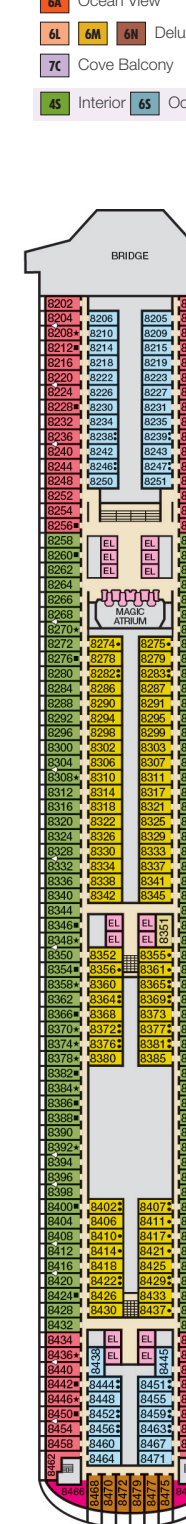

ACCOMMODATIONS SYMBOL LEGEND

- ▲ Twin Bed and Single Sofa Bed
- ★ 2 Twin Beds (convert to King) and Single Sofa Bed
- 2 Twin Beds (convert to King) and 1 Upper Pullman
- ◐ 2 Twin Beds (convert to King) and 2 Upper Pullmans
- 2 Twin Beds (convert to King), Single Sofa Bed and 1 Upper Pullman

- † 2 Twin Beds (convert to King) and Double Sofa Bed
- ▼ 2 Twin Beds (convert to King), Single Sofa Bed and 2 Upper Pullmans. Beds do not convert to King when both Upper Pullmans in use.
- ◆ Stateroom with 2 Porthole Windows
- ◁ Connecting staterooms (ideal for families and groups of friends)
- \* Twin Beds do not convert to a King Bed
- U Unisex Wheelchair Accessible Restroom

Gross Tonnage: 130,000 Length: 1,004 Feet Beam: 122 Feet  
 Cruising Speed: 20 Knots Guest Capacity: 3,690 (Double Occupancy)  
 Total Staff: 1,367 Registry: Panama

Riviera • Deck 1

Main • Deck 2

Lobby • Deck 3

Atlantic • Deck 4

Promenade • Deck 5

Upper • Deck 6

Empress • Deck 7

Verandah • Deck 8

Vista • Deck 9

Lido • Deck 10

Panorama • Deck 11