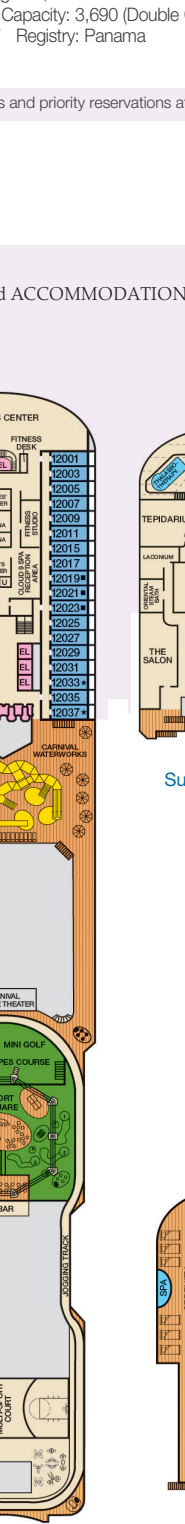

ACCOMMODATIONS SYMBOL LEGEND

- ▲ Twin Bed and Single Sofa Bed
- ★ 2 Twin Beds (convert to King) and Single Sofa Bed
- 2 Twin Beds (convert to King) and 1 Upper Pullman
- ◐ 2 Twin Beds (convert to King) and 2 Upper Pullmans
- 2 Twin Beds (convert to King), Single Sofa Bed and 1 Upper Pullman

- † 2 Twin Beds (convert to King) and Double Sofa Bed
- ▼ 2 Twin Beds (convert to King), Single Sofa Bed and 2 Upper Pullmans. Beds do not convert to King when both Upper Pullmans in use.
- ◆ Stateroom with 2 Porthole Windows
- ◁ Connecting staterooms (ideal for families and groups of friends)
- \* Twin Beds do not convert to a King Bed
- U Unisex Wheelchair Accessible Restroom

Gross Tonnage: 130,000 Length: 1,004 Feet Beam: 122 Feet  
 Cruising Speed: 20 Knots Guest Capacity: 3,690 (Double Occupancy)  
 Total Staff: 1,367 Registry: Panama

Riviera • Deck 1

Main • Deck 2

Lobby • Deck 3

Atlantic • Deck 4

Promenade • Deck 5

Upper • Deck 6

Empress • Deck 7

Verandah • Deck 8

Vista • Deck 9

Lido • Deck 10

Panorama • Deck 11