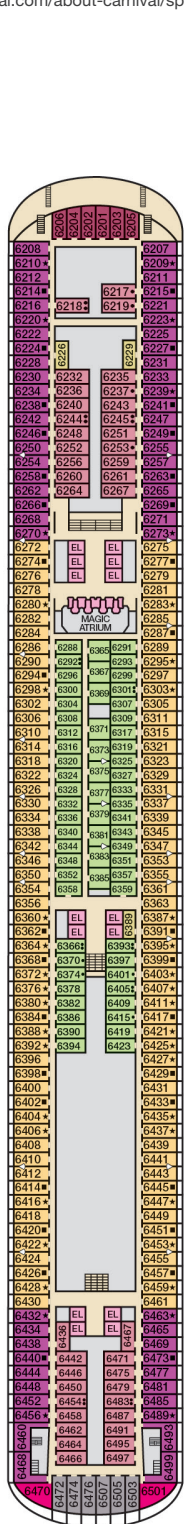

ACCOMMODATIONS SYMBOL LEGEND

- ▲ Twin Bed and Single Sofa Bed
- ★ 2 Twin Beds (convert to King) and Single Sofa Bed
- 2 Twin Beds (convert to King) and 1 Upper Pullman
- ◐ 2 Twin Beds (convert to King) and 2 Upper Pullmans
- 2 Twin Beds (convert to King), Single Sofa Bed and 1 Upper Pullman

- † 2 Twin Beds (convert to King) and Double Sofa Bed
- ▼ 2 Twin Beds (convert to King), Single Sofa Bed and 2 Upper Pullmans. Beds do not convert to King when both Upper Pullmans in use.
- ◆ Stateroom with 2 Porthole Windows
- ◁ Connecting staterooms (ideal for families and groups of friends)
- \* Twin Beds do not convert to a King Bed
- U Unisex Wheelchair Accessible Restroom

Gross Tonnage: 130,000 Length: 1,004 Feet Beam: 122 Feet  
 Cruising Speed: 20 Knots Guest Capacity: 3,690 (Double Occupancy)  
 Total Staff: 1,367 Registry: Panama

Riviera • Deck 1

Main • Deck 2

Lobby • Deck 3

Atlantic • Deck 4

Promenade • Deck 5

Upper • Deck 6

Empress • Deck 7

Verandah • Deck 8

Vista • Deck 9

Lido • Deck 10

Panorama • Deck 11