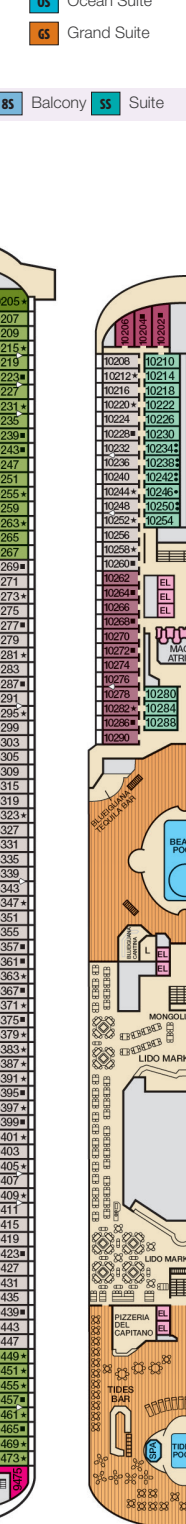

ACCOMMODATIONS SYMBOL LEGEND

- ▲ Twin Bed and Single Sofa Bed
- ★ 2 Twin Beds (convert to King) and Single Sofa Bed
- 2 Twin Beds (convert to King) and 1 Upper Pullman
- ◐ 2 Twin Beds (convert to King) and 2 Upper Pullmans
- 2 Twin Beds (convert to King), Single Sofa Bed and 1 Upper Pullman

- † 2 Twin Beds (convert to King) and Double Sofa Bed
- ▼ 2 Twin Beds (convert to King), Single Sofa Bed and 2 Upper Pullmans. Beds do not convert to King when both Upper Pullmans in use.
- ◆ Stateroom with 2 Porthole Windows
- ◁ Connecting staterooms (ideal for families and groups of friends)
- \* Twin Beds do not convert to a King Bed
- U Unisex Wheelchair Accessible Restroom

Gross Tonnage: 130,000 Length: 1,004 Feet Beam: 122 Feet  
 Cruising Speed: 20 Knots Guest Capacity: 3,690 (Double Occupancy)  
 Total Staff: 1,367 Registry: Panama

Riviera • Deck 1

Main • Deck 2

Lobby • Deck 3

Atlantic • Deck 4

Promenade • Deck 5

Upper • Deck 6

Empress • Deck 7

Verandah • Deck 8

Vista • Deck 9

Lido • Deck 10

Panorama • Deck 11