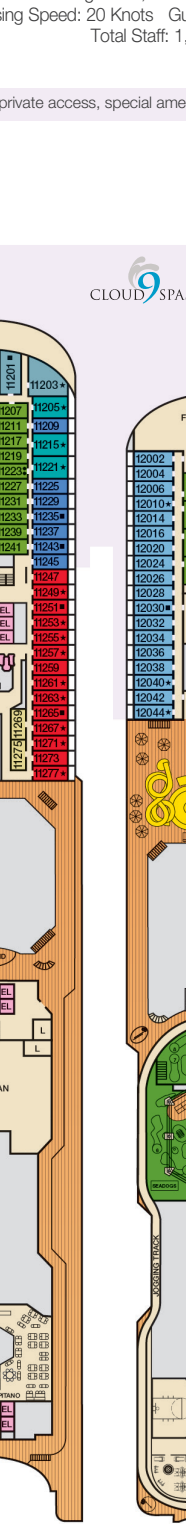

ACCOMMODATIONS SYMBOL LEGEND

- ▲ Twin Bed and Single Sofa Bed
- ★ 2 Twin Beds (convert to King) and Single Sofa Bed
- 2 Twin Beds (convert to King) and 1 Upper Pullman
- ◐ 2 Twin Beds (convert to King) and 2 Upper Pullmans
- 2 Twin Beds (convert to King), Single Sofa Bed and 1 Upper Pullman

- † 2 Twin Beds (convert to King) and Double Sofa Bed
- ▼ 2 Twin Beds (convert to King), Single Sofa Bed and 2 Upper Pullmans. Beds do not convert to King when both Upper Pullmans in use.
- ◆ Stateroom with 2 Porthole Windows
- ◁ Connecting staterooms (ideal for families and groups of friends)
- \* Twin Beds do not convert to a King Bed
- U Unisex Wheelchair Accessible Restroom

Gross Tonnage: 130,000 Length: 1,004 Feet Beam: 122 Feet  
 Cruising Speed: 20 Knots Guest Capacity: 3,690 (Double Occupancy)  
 Total Staff: 1,367 Registry: Panama

Riviera • Deck 1

Main • Deck 2

Lobby • Deck 3

Atlantic • Deck 4

Promenade • Deck 5

Upper • Deck 6

Empress • Deck 7

Verandah • Deck 8

Vista • Deck 9

Lido • Deck 10

Panorama • Deck 11