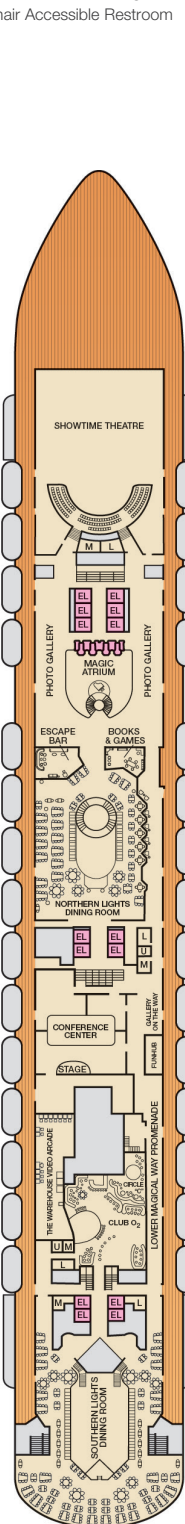

ACCOMMODATIONS SYMBOL LEGEND

- ▲ Twin Bed and Single Sofa Bed
- ★ 2 Twin Beds (convert to King) and Single Sofa Bed
- 2 Twin Beds (convert to King) and 1 Upper Pullman
- ◐ 2 Twin Beds (convert to King) and 2 Upper Pullmans
- 2 Twin Beds (convert to King), Single Sofa Bed and 1 Upper Pullman

- † 2 Twin Beds (convert to King) and Double Sofa Bed
- ▼ 2 Twin Beds (convert to King), Single Sofa Bed and 2 Upper Pullmans. Beds do not convert to King when both Upper Pullmans in use.
- ◆ Stateroom with 2 Porthole Windows
- ◁ Connecting staterooms (ideal for families and groups of friends)
- \* Twin Beds do not convert to a King Bed
- U Unisex Wheelchair Accessible Restroom

CATEGORIES

- 1A Interior Upper/Lower
  - P1 Porthole
  - 4A 4B 4C 4D 4E 4F 4G 4H Interior
  - 4J Interior with Picture Window (obstructed views)
  - 6A Ocean View
  - 6L 6M 6N Deluxe Ocean View
  - 7C Cove Balcony
  - 8A 8B 8C 8D 8E 8F 8G Balcony
  - 8M 8N Aft-View Extended Balcony
  - 9C Premium Vista Balcony
  - JS Junior Suite
  - OS Ocean Suite
  - GS Grand Suite
  - 4S Interior
  - 6S Ocean View (obstructed views)
  - 8P 8S Balcony
  - SS Suite
- Spa accommodations include private access, special amenities and priority reservations at the Cloud 9 Spa.

Gross Tonnage: 130,000 Length: 1,004 Feet Beam: 122 Feet  
 Cruising Speed: 20 Knots Guest Capacity: 3,690 (Double Occupancy)  
 Total Staff: 1,367 Registry: Panama

Riviera • Deck 1

Main • Deck 2

Lobby • Deck 3