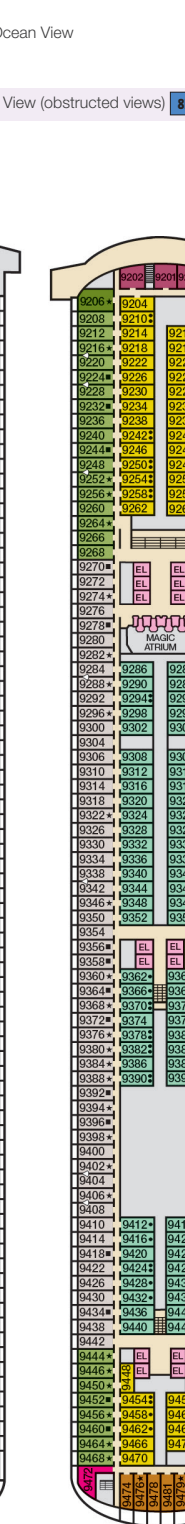

ACCOMMODATIONS SYMBOL LEGEND

- ▲ Twin Bed and Single Sofa Bed
- ★ 2 Twin Beds (convert to King) and Single Sofa Bed
- 2 Twin Beds (convert to King) and 1 Upper Pullman
- ◐ 2 Twin Beds (convert to King) and 2 Upper Pullmans
- 2 Twin Beds (convert to King), Single Sofa Bed and 1 Upper Pullman

Gross Tonnage: 130,000 Length: 1,004 Feet Beam: 122 Feet  
 Cruising Speed: 20 Knots Guest Capacity: 3,690 (Double Occupancy)  
 Total Staff: 1,367 Registry: Panama

Riviera • Deck 1

Main • Deck 2

Lobby • Deck 3

Atlantic • Deck 4

Promenade • Deck 5

Upper • Deck 6

Empress • Deck 7

Verandah • Deck 8

Vista • Deck 9

Lido • Deck 10

Panorama • Deck 11

Spa • Deck 12

Sky • Deck 15