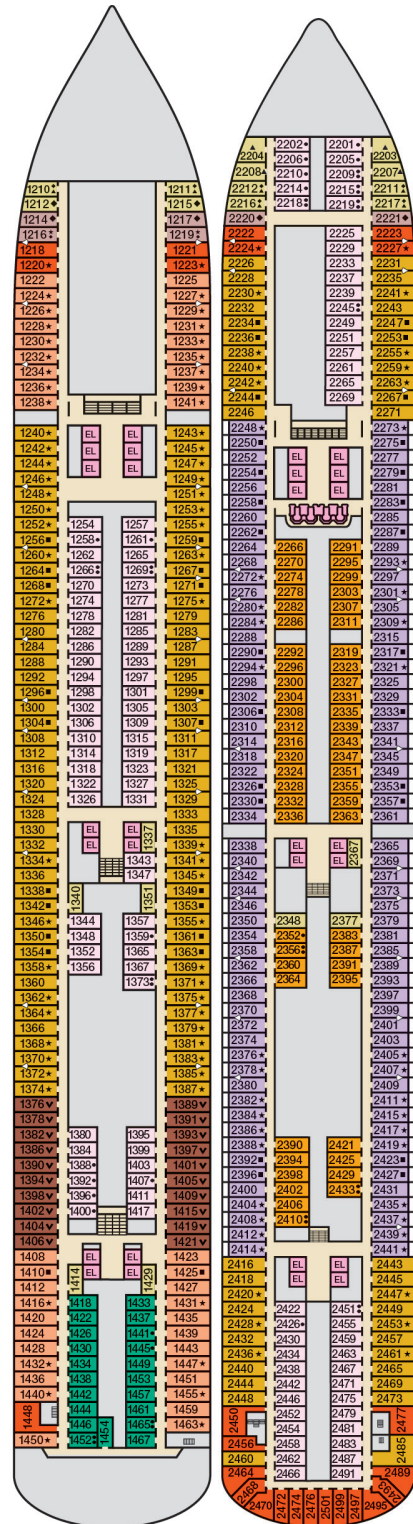

ACCOMMODATIONS SYMBOL LEGEND

- ▲ Twin Bed and Single Sofa Bed
- ★ 2 Twin Beds (convert to King) and Single Sofa Bed
- 2 Twin Beds (convert to King) and 1 Upper Pullman
- ◐ 2 Twin Beds (convert to King) and 2 Upper Pullmans
- 2 Twin Beds (convert to King), Single Sofa Bed and 1 Upper Pullman

- † 2 Twin Beds (convert to King) and Double Sofa Bed
- ▼ 2 Twin Beds (convert to King), Single Sofa Bed and 2 Upper Pullmans. Beds do not convert to King when both Upper Pullmans in use.
- ◆ Stateroom with 2 Porthole Windows
- ◁ Connecting staterooms (ideal for families and groups of friends)
- \* Twin Beds do not convert to a King Bed
- U Unisex Wheelchair Accessible Restroom

6L 6M JS Staterooms and suites with obstructed views: 1440, 1459, 2448, 2473, 9205, 9206.

All accommodations are non-smoking.

Accessible staterooms are available for guests with disabilities. Please contact Guest Access Services at 1-800-438-6744 ext. 70025 for details, or visit <http://www.carnival.com/about-carnival/special-needs.aspx>.

Gross Tonnage: 130,000 Length: 1,004 Feet Beam: 122 Feet  
 Cruising Speed: 20 Knots Guest Capacity: 3,690 (Double Occupancy)  
 Total Staff: 1,367 Registry: Panama

Riviera • Deck 1

Main • Deck 2

Lobby • Deck 3