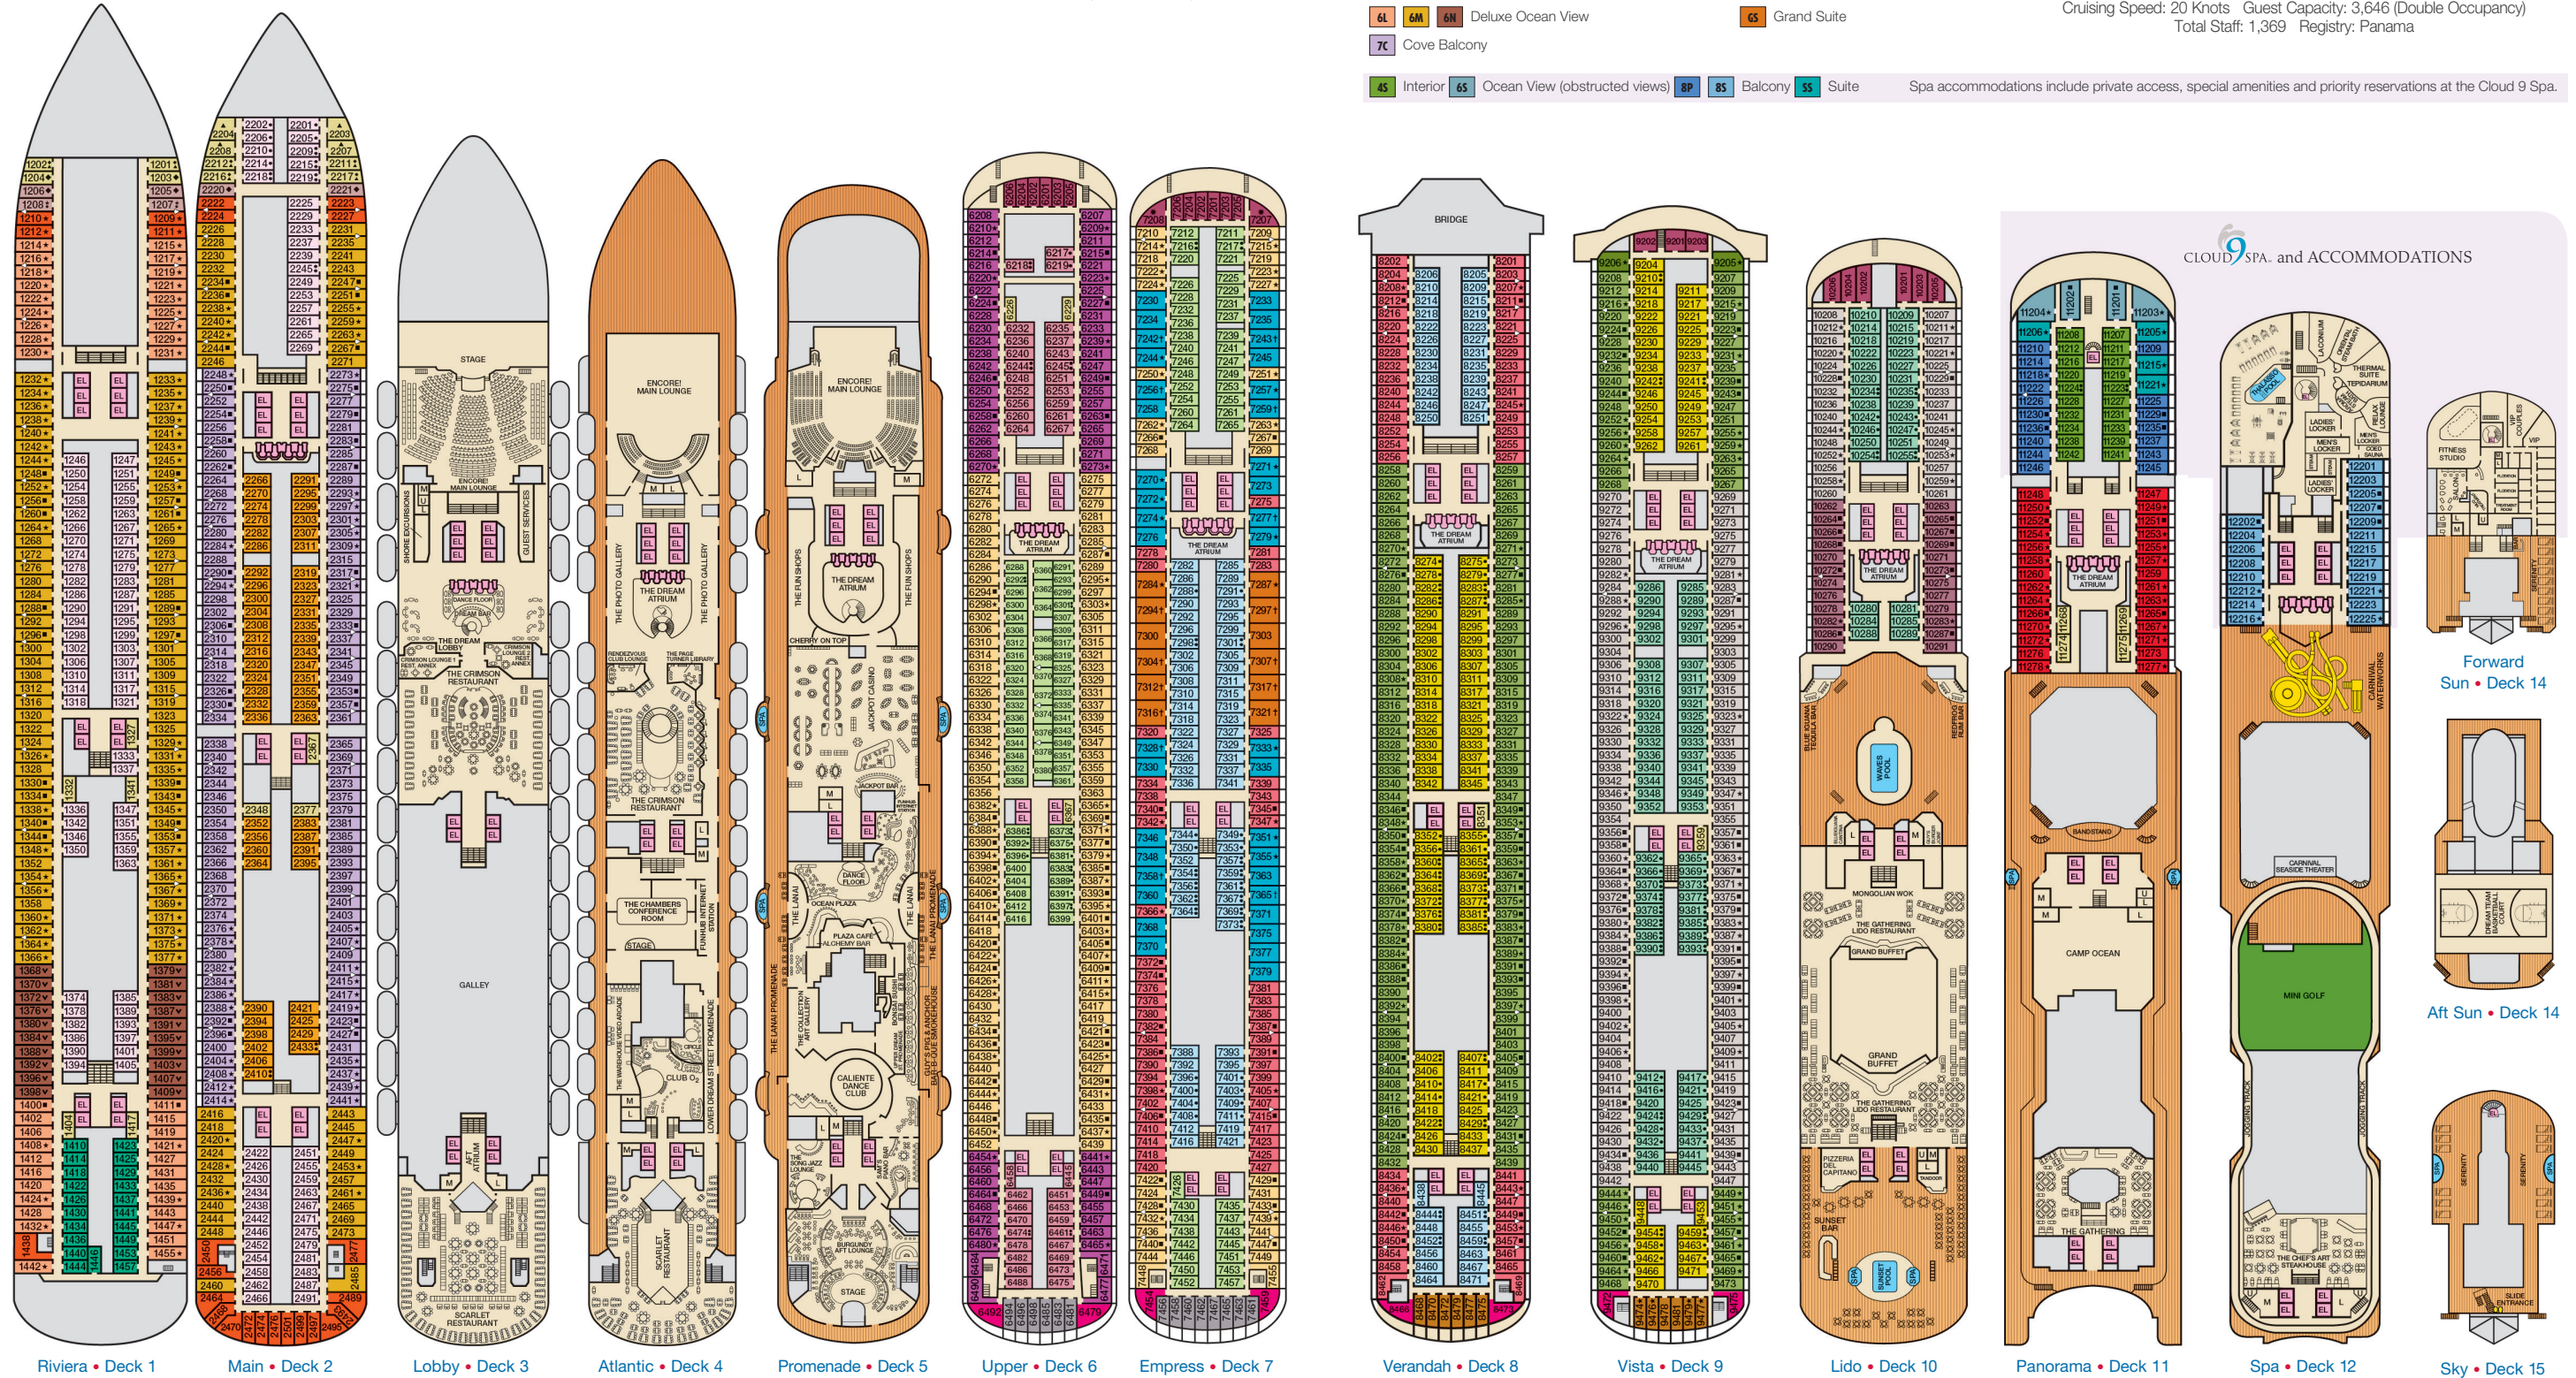

ACCOMMODATIONS SYMBOL LEGEND

- ▲ Twin Bed and Single Sofa Bed
- ★ 2 Twin Beds (convert to King) and Single Sofa Bed
- 2 Twin Beds (convert to King) and 1 Upper Pullman
- ◊ 2 Twin Beds (convert to King) and 2 Upper Pullmans
- 2 Twin Beds (convert to King), Single Sofa Bed and 1 Upper Pullman
- U Unisex Wheelchair Accessible Restroom
- † 2 Twin Beds (convert to King) and Double Sofa Bed
- ▼ 2 Twin Beds (convert to King), Single Sofa Bed and 2 Upper Pullmans. Beds do not convert to King when both Upper Pullmans in use.
- ◆ Stateroom with 2 Porthole Windows
- ◊ Connecting staterooms (ideal for families and groups of friends)
- ★ Twin beds do not convert to a King Bed.

CATEGORIES

- 1A Interior Upper/Lower
- PT Porthole
- 4A 4B 4C 4D 4E 4F 4G 4H Interior
- 4J Interior with Picture Window (obstructed views)
- 6A Ocean View
- 6L 6M 6N Deluxe Ocean View
- 7C Cove Balcony
- 8A 8B 8C 8D 8E 8F 8G Balcony
- 8M 8N Aft-View Extended Balcony
- 9C Premium Vista Balcony
- 9S Junior Suite
- 0S Ocean Suite
- 0G Grand Suite

4S Interior 6S Ocean View (obstructed views) 8P 8S Balcony 9S Suite Spa accommodations include private access, special amenities and priority reservations at the Cloud 9 Spa.

Gross Tonnage: 130,000 Length: 1,004 Feet Beam: 122 Feet
 Cruising Speed: 20 Knots Guest Capacity: 3,646 (Double Occupancy)
 Total Staff: 1,369 Registry: Panama

Riviera • Deck 1 Main • Deck 2 Lobby • Deck 3 Atlantic • Deck 4 Promenade • Deck 5 Upper • Deck 6 Empress • Deck 7 Verandah • Deck 8 Vista • Deck 9 Lido • Deck 10 Panorama • Deck 11 Spa • Deck 12 Sky • Deck 15