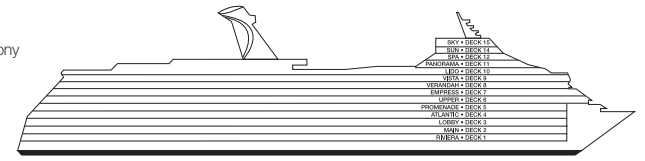

4S Interior 6S Ocean View (obstructed views) 8P 8S Balcony 9S Suite Spa accommodations include private access, special amenities and priority reservations at the Cloud 9 Spa.

Gross Tonnage: 130,000 Length: 1,004 Feet Beam: 122 Feet
 Cruising Speed: 20 Knots Guest Capacity: 3,646 (Double Occupancy)
 Total Staff: 1,369 Registry: Panama